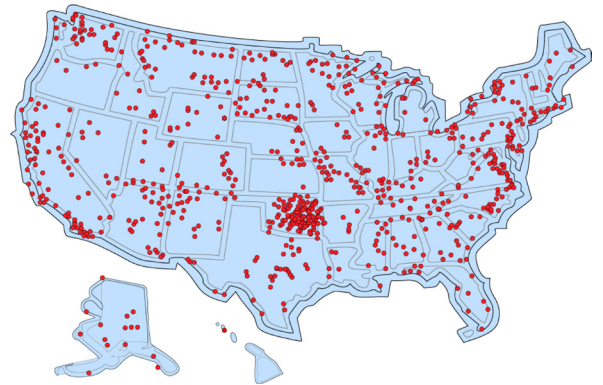

NAFIS

ADVOCATING FOR IMPACT AID AND THE SCHOOL DISTRICTS IT SERVES

ABOUT NAFIS

The National Association of Federally Impacted Schools (NAFIS) is the leading association advocating for Impact Aid. NAFIS represents approximately 1,100 federally impacted school districts that together educate more than 8 million students across the nation. NAFIS works to ensure school districts containing federal land have the resources needed to offer their students a quality education.

NAFIS IS

1) Your Voice on Capitol Hill

NAFIS advocates for Impact Aid and the changing needs of our member school districts. We are recognized as the trusted authority on the program in Washington, DC.

2) Your Professional Network

NAFIS connects school district leaders to share successes, compare challenges and implement solutions.

3) Your Source for Impact Aid Information and Technical Assistance

NAFIS educates its members, Congress, the Administration and other stakeholders on Impact Aid and the school districts it serves.