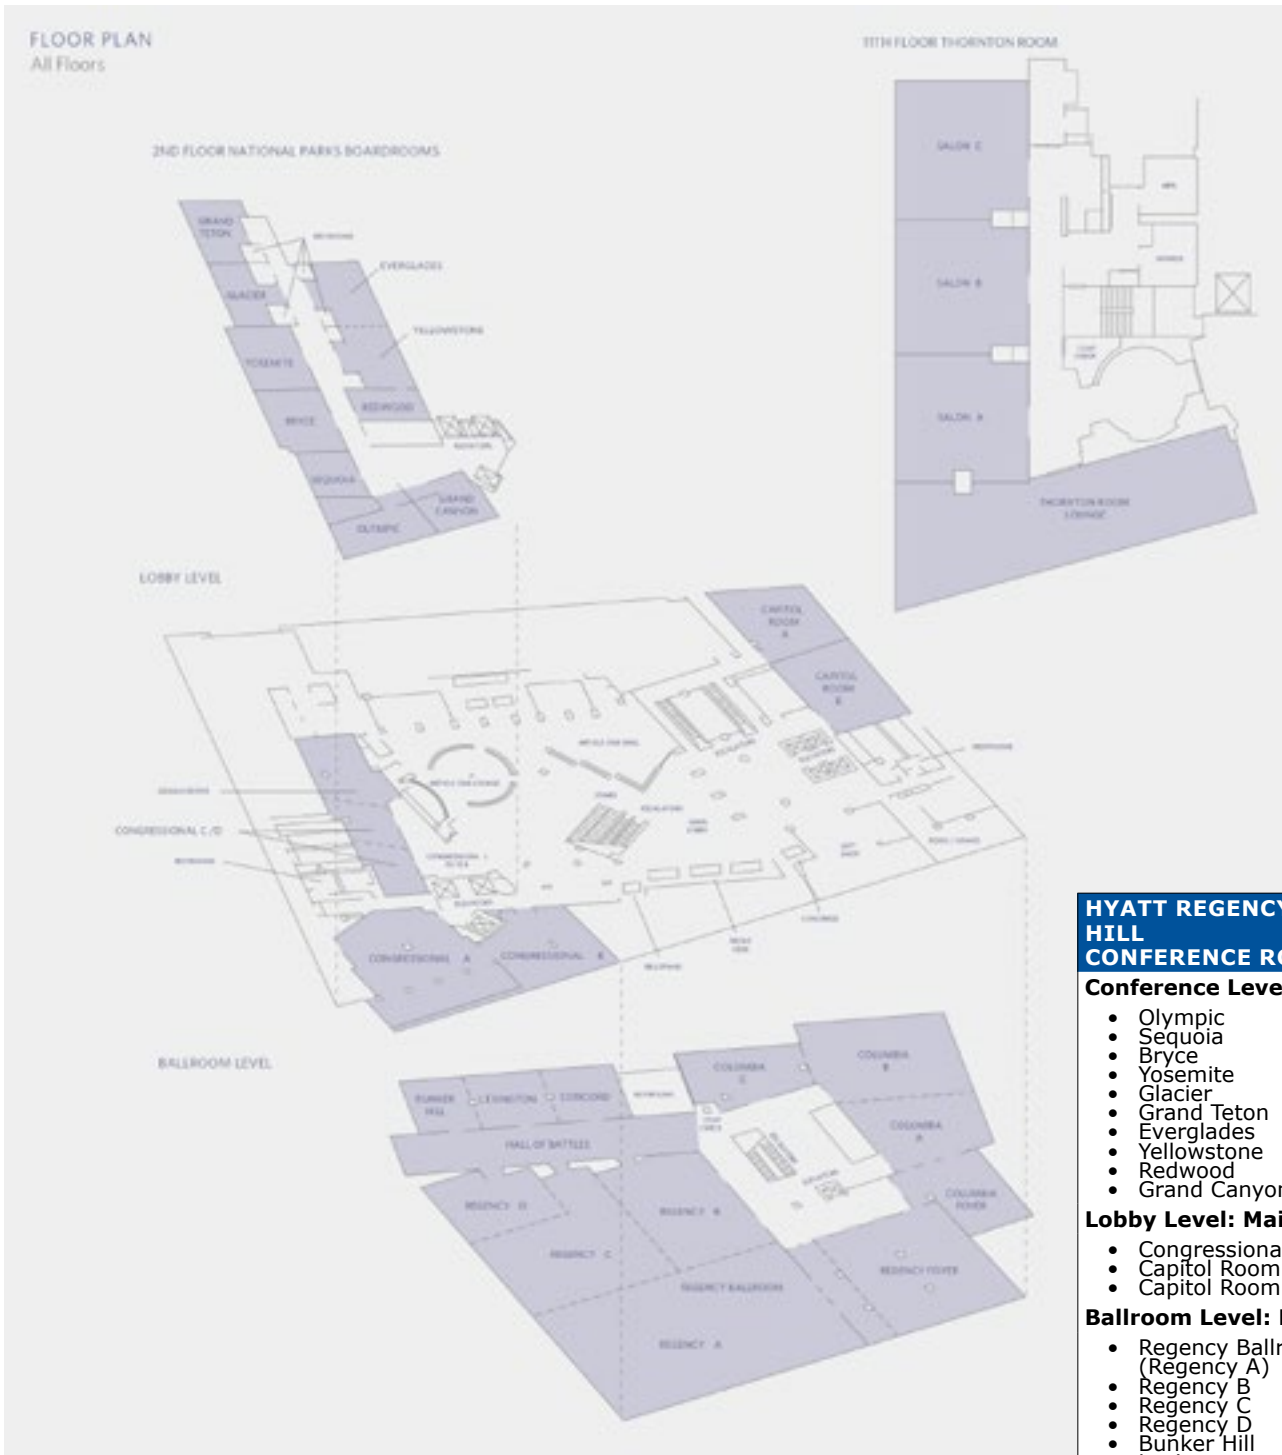

HYATT REGENCY

Capitol Hill Map

- HYATT REGENCY CAPITOL HILL CONFERENCE ROOMS**
- Conference Level: 2nd Level**
- Olympic
 - Sequoia
 - Bryce
 - Yosemite
 - Glacier
 - Grand Teton
 - Everglades
 - Yellowstone
 - Redwood
 - Grand Canyon
- Lobby Level: Main Floor**
- Congressional A/B
 - Capitol Room A
 - Capitol Room B
- Ballroom Level: Lower Level**
- Regency Ballroom (Regency A)
 - Regency B
 - Regency C
 - Regency D
 - Bunker Hill
 - Lexington
 - Concord
 - Columbia C
 - Columbia B
 - Columbia A
 - Columbia Foyer
 - Regency Foyer